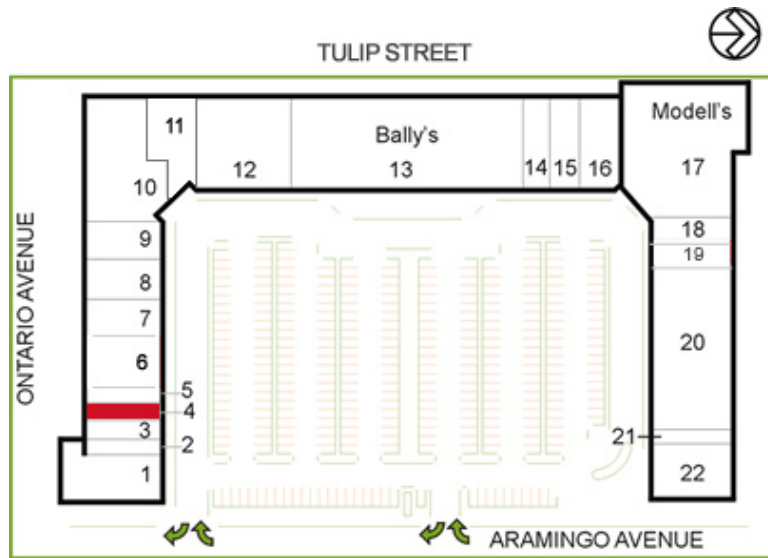

IMPERIAL PLAZA

3400 Aramingo Avenue, Philadelphia, PA 19134

COLOR LEGEND:

RED = SPACE AVAILABLE
BLUE = SPACE LEASED

Unit	Tenant	Sq. Ft.
1	Wells Fargo Bank	5,078
2	Hair Salon	1,250
3	Dentist	1,445
4	Available	1,383
5	Jewelers	1,200
6	MRI	4,000
7	Pearle Vision	1,500
8	Rent-A-Center	4,700
9	US Blues Clothing	2,962
10	GSA	8,750
11	EZ Bargain	2,734
12	Deb Shops	9,007
13	Bally's	25,296
14	Sprint PCS	1,880
15	H&R Block	2,300
16	Chinese Buffet	4,875
17	Modell's	16,039
18	Domino's Pizza	1,600
19	Nail Salon	1,600
20	Fashion Bug	14,650
21	Subway	1,260
22	IHOP	6,160
Total Square Feet		119,743
Total Parking Spaces		892
<p>Note: All Square footages and dimensions are approximate and should not be construed as a basis for determining the actual rentable area of each space.</p>		