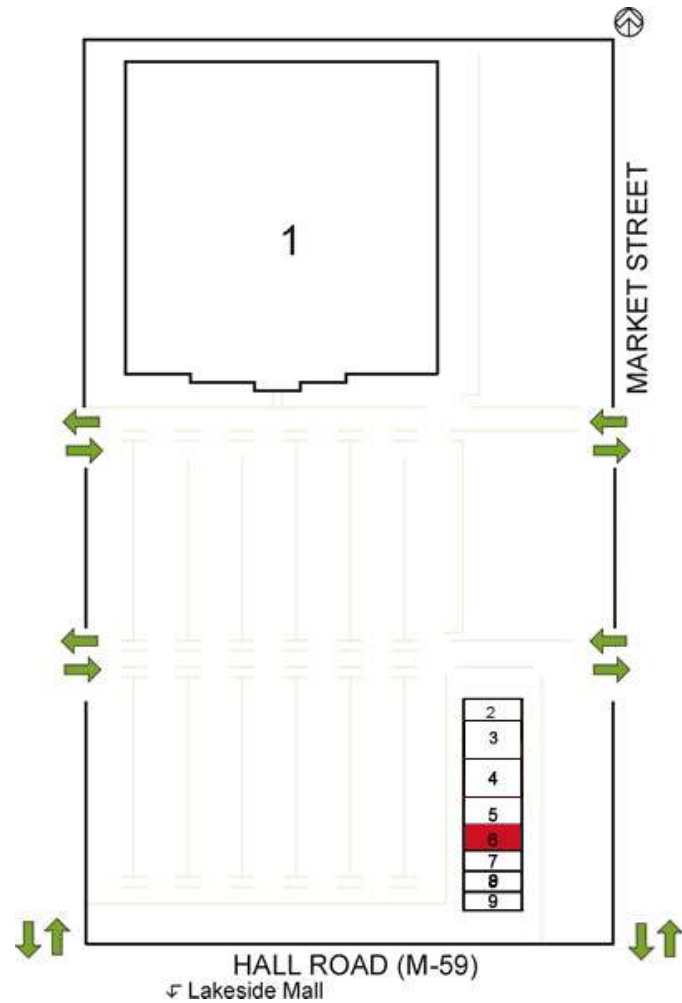

THE SHOPS AT SHELBY

45153 Market Street, Shelby Township, MI 48315

Unit	Tenant	Sq. Ft.
1	Sears Outlet Center	143,045
2	Fed Ex/Kinko's	2,000
3	Relax the Back	2,663
4	Mediterranean Grill	4,204
5	Mobile to Mobile Wireless	3,240
6	Available	3,000
7	Gamestop	1,500
8	Achatz Pie	1,605
9	Starbucks	1,800
Total Square Feet		163,057
Total Parking Spaces		898

Note: All Square footages and dimensions are approximate and should not be construed as a basis for determining the actual rentable area of each space.

COLOR LEGEND:
RED = SPACE AVAILABLE
BLUE = SPACE LEASED