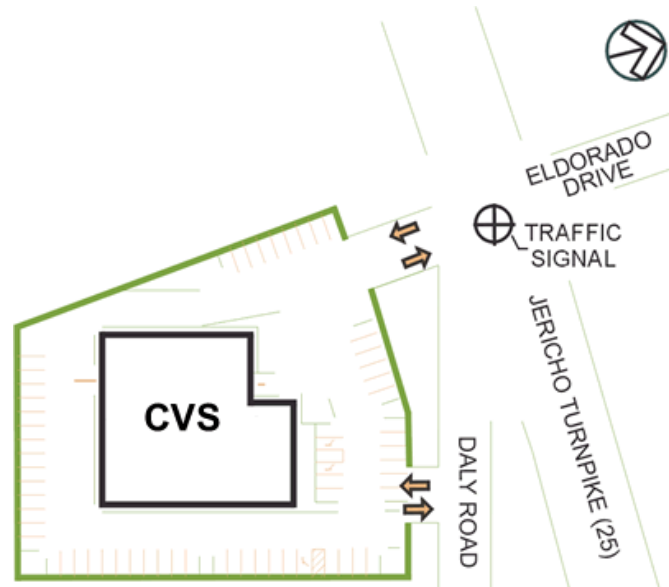

CVS AT EAST NORTHPORT

2000 Jericho Turnpike, East Northport, NY 11731

Unit	Tenant	Sq. Ft.
1	CVS	15,000
Parking Spaces		65
<p>Note: All Square footages and dimensions are approximate and should not be construed as a basis for determining the actual rentable area of each space.</p>		

COLOR LEGEND:

RED = SPACE AVAILABLE
BLUE = SPACE LEASED