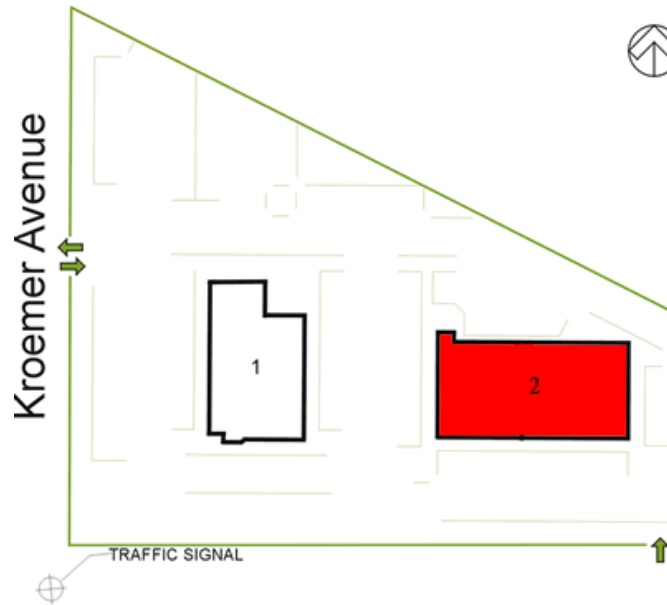

APPLEBEES AT RIVERHEAD

Kroemer Ave & Old Country Road (County Rte 58), Riverhead, NY 11901

Unit	Tenant	Sq. Ft.
1	Applebees	5,363
2	Available	7,200
Total Square Feet		12,563
Total Parking Spaces		114

Note: All Square footages and dimensions are approximate and should not be construed as a basis for determining the actual rentable area of each space.

COLOR LEGEND:

RED = SPACE AVAILABLE
BLUE = SPACE LEASED